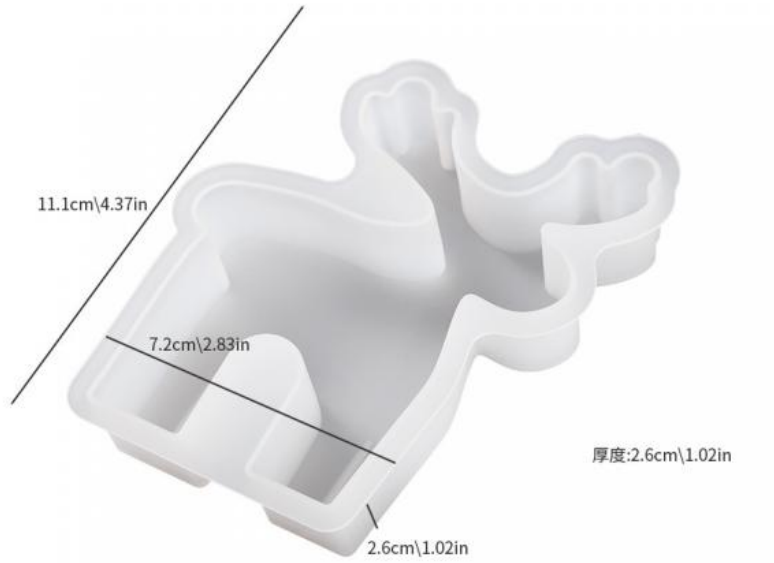

- Place of Origin: CHINA
- Brand Name: CREKOAT
- Minimum Order Quantity: 500 PCS
- Packaging Details: Opp Bag
- Delivery Time: 5-8 Work Days
- Payment Terms: T/T

Product Specification

- Material: Silicone
- Use: DIY Resin Crafts
- Color: White
- Shape: Irregular

More Images

4151

单个雪花蜡烛003

4152

圣诞树蜡烛中004

圣诞树蜡烛小005

圣诞树蜡烛大006

麋鹿蜡烛模具007