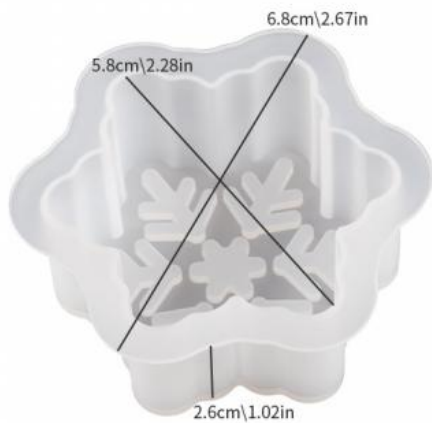

4151

单个雪花蜡烛003

4152