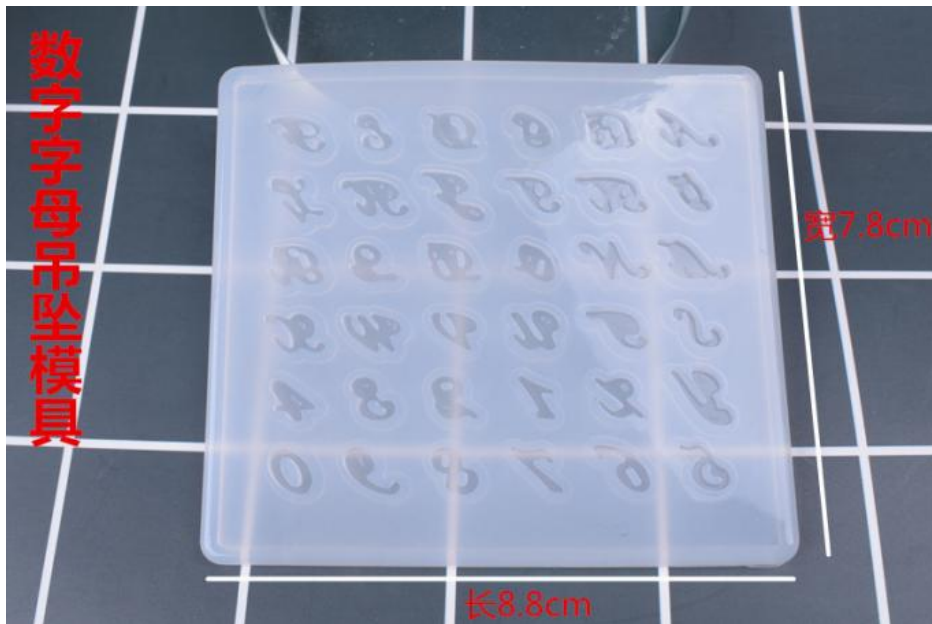

DIY Drop Glue Mold Multiple Pendant Molds Iron Tower Style Diamond Number Letter Twisted Buckle Mold

Our Product Introduction

for more products please visit us on epoxyresinfloorcoating.com

Basic Information

- Place of Origin: CHINA
- Brand Name: CREKOAT
- Minimum Order Quantity: 500 PCS
- Packaging Details: Opp Bag
- Delivery Time: 5-8 Work Days
- Payment Terms: T/T

Product Specification

- Material: Silicone
- Use: DIY Resin Crafts
- Color: White
- Shape: Irregular

More Images

法国铁塔风情模具

数字字母吊坠模具

多款个性吊坠模具

钻石吊坠模具

宽7.8cm

长8.9cm

圆形扭扣模具

宽7.8cm

长8.9cm

钻石吊坠6模具

宽7.8cm

长8.9cm