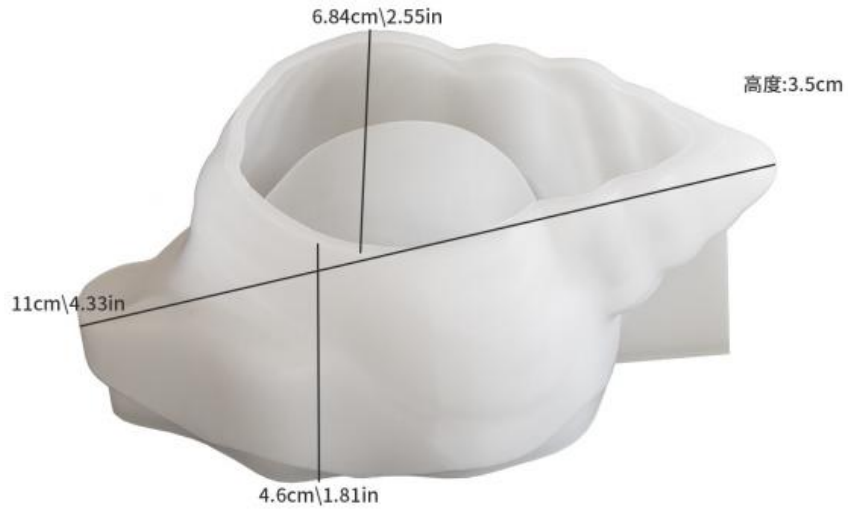

海螺蜡烛杯002

CREKOAT Guangdong Crekoat New Materials Co., Ltd.

+8615017402317   info@crekoat.com   epoxyresinfloorcoating.com

Building C, Tang's Industrial Zone, Gaopu Town, Dongguan City, China