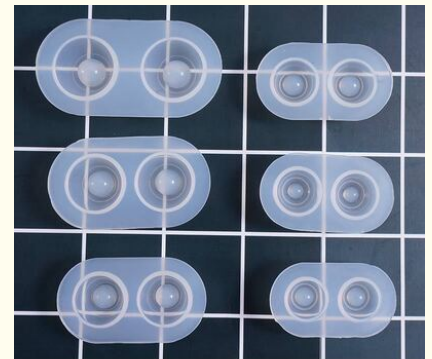

DIY crystal drop glue doll eyes silicone mold round doll eyeball resin sinking pupil drop glue grinder

Our Product Introduction

for more products please visit us on epoxyresinfloorcoating.com

Basic Information

- Place of Origin: CHINA
- Brand Name: CREKOAT
- Minimum Order Quantity: 500 PCS
- Packaging Details: Opp Bag
- Delivery Time: 5-8 Work Days
- Payment Terms: T/T

娃娃眼睛硅胶模具

Product Specification

- Material: Silicone
- Use: DIY Resin Crafts
- Color: White
- Shape: Irregular