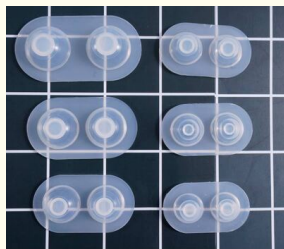

DIY crystal drop glue doll eyes silicone mold round doll eyeball resin sinking pupil drop glue grinder

Our Product Introduction

for more products please visit us on epoxyresinfloorcoating.com

Basic Information

- Place of Origin: CHINA
- Brand Name: CREKOAT
- Minimum Order Quantity: 500 PCS
- Packaging Details: Opp Bag
- Delivery Time: 5-8 Work Days
- Payment Terms: T/T

Product Specification

- Material: Silicone
- Use: DIY Resin Crafts
- Color: White
- Shape: Irregular

More Images

娃娃眼睛硅胶模具