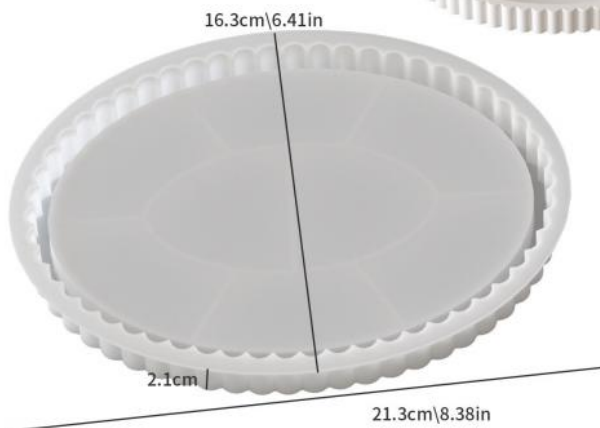

DIY circular stripe elliptical gear lace tray silicone mold aromatherapy resin gypsum mold

Our Product Introduction

for more products please visit us on epoxyresinfloorcoating.com

Basic Information

- Place of Origin: CHINA
- Brand Name: CREKOAT
- Minimum Order Quantity: 500 PCS
- Packaging Details: Opp Bag
- Delivery Time: 5-8 Work Days
- Payment Terms: T/T

Product Specification

- Material: Silicone
- Use: DIY Resin Crafts
- Color: White
- Shape: Irregular

More Images

4704

椭圆花边托盘001

4705

椭圆花边托盘002

Our Product Introduction