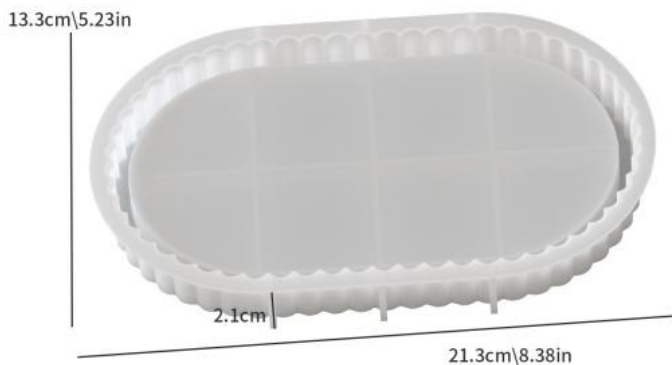

DIY circular stripe elliptical gear lace tray silicone mold aromatherapy resin gypsum mold

Our Product Introduction

for more products please visit us on epoxyresinfloorcoating.com

Basic Information

- Place of Origin: CHINA
- Brand Name: CREKOAT
- Minimum Order Quantity: 500 PCS
- Packaging Details: Opp Bag
- Delivery Time: 5-8 Work Days
- Payment Terms: T/T

Product Specification

- Material: Silicone
- Use: DIY Resin Crafts
- Color: White
- Shape: Irregular

More Images

4704

椭圆花边托盘001

4705

椭圆花边托盘002

Our Product Introduction