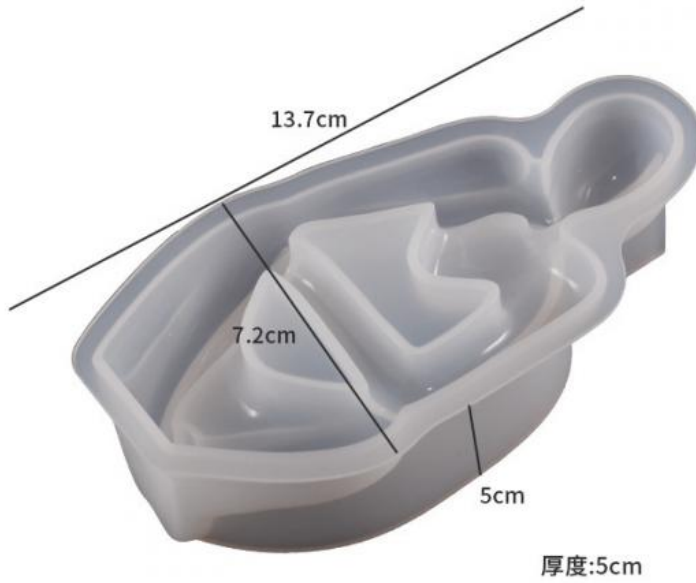

- Place of Origin: CHINA
- Brand Name: CREKOAT
- Minimum Order Quantity: 500 PCS
- Packaging Details: Opp Bag
- Delivery Time: 5-8 Work Days
- Payment Terms: T/T

Product Specification

- Material: Silicone
- Use: DIY Resin Crafts
- Color: White
- Shape: Irregular

More Images

2055

成品尺寸:12.4*6*4.6cm

人体摆件深思模具

2056

成品尺寸:12.4*7.7*4.8cm

人体摆件右想模具

成品尺寸:12.5*6*4.7cm