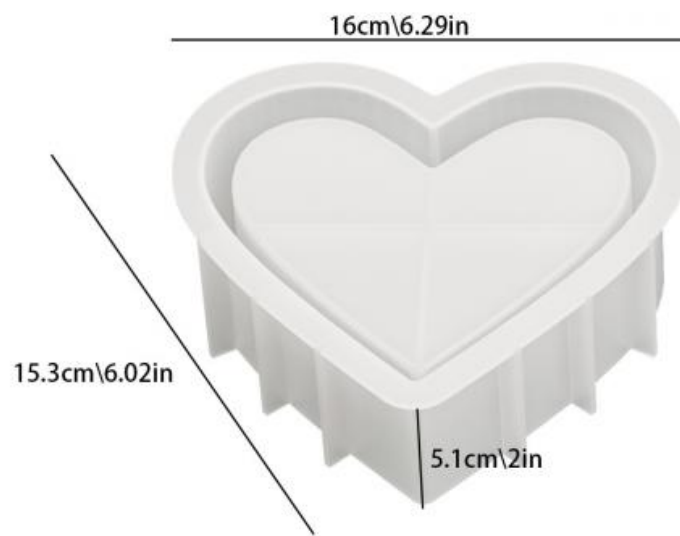

心形硅胶模具002

CREKOAT Guangdong Crekoat New Materials Co., Ltd.

+8615017402317   info@crekoat.com   epoxyresinfloorcoating.com

Building C, Tang's Industrial Zone, Gaopu Town, Dongguan City, China