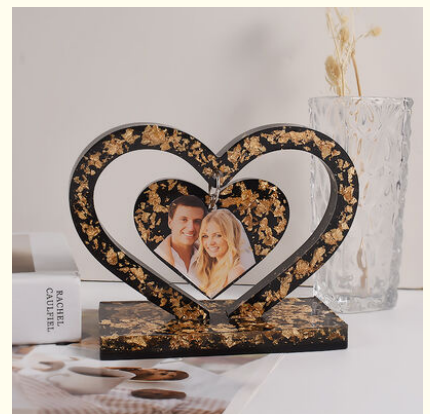

## DIY Crystal Dropping Adhesive Love Frame Mold Love Shaped Frame Pendant Hanging Silicone Mold

Our Product Introduction

for more products please visit us on [epoxyresinfloorcoating.com](http://epoxyresinfloorcoating.com)

### Product Specification

- Material: Silicone
- Use: DIY Resin Crafts
- Color: White
- Shape: Irregular