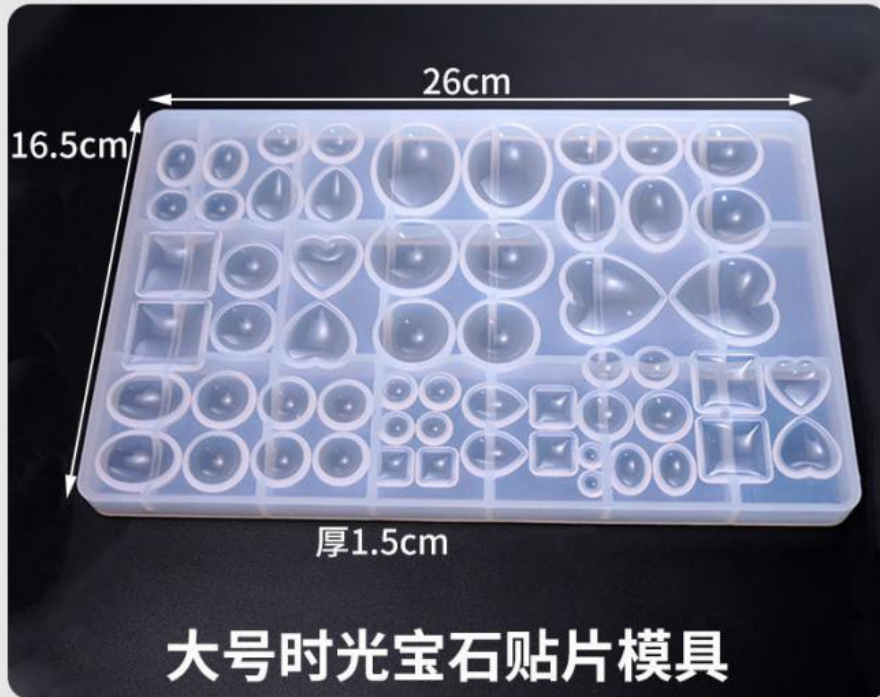

DIY Crystal Dropping Glue Patch Mold Time Gem Patch Pendant Silicone Grinding Tool Style Size

Our Product Introduction

for more products please visit us on epoxyresinfloorcoating.com

Basic Information

- Place of Origin: CHINA
- Brand Name: CREKOAT
- Minimum Order Quantity: 500 PCS
- Packaging Details: Opp Bag
- Delivery Time: 5-8 Work Days
- Payment Terms: T/T

大号时光宝石贴片模具

Product Specification

- Material: Silicone
- Use: DIY Resin Crafts
- Color: White
- Shape: Irregular

大号时光宝石贴片模具

More Images

CREKOAT Guangdong Crekoat New Materials Co., Ltd.

+8615017402317 info@crekoat.com epoxyresinfloorcoating.com