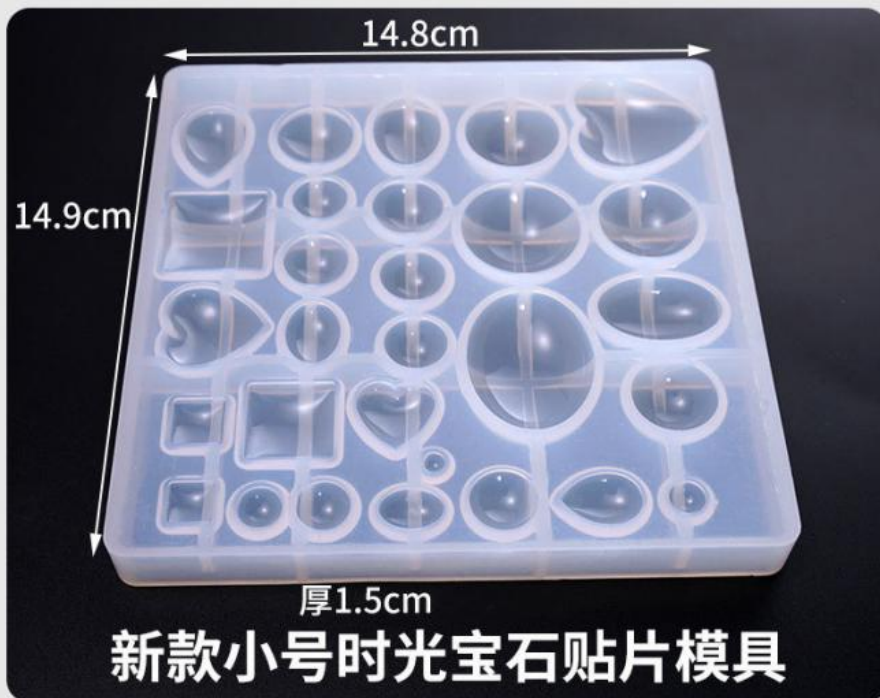

DIY Crystal Dropping Glue Patch Mold Time Gem Patch Pendant Silicone Grinding Tool Style Size

Our Product Introduction

for more products please visit us on epoxyresinfloorcoating.com

Basic Information

- Place of Origin: CHINA
- Brand Name: CREKOAT
- Minimum Order Quantity: 500 PCS
- Packaging Details: Opp Bag
- Delivery Time: 5-8 Work Days
- Payment Terms: T/T

大号时光宝石贴片模具

Product Specification

- Material: Silicone
- Use: DIY Resin Crafts
- Color: White
- Shape: Irregular

大号时光宝石贴片模具

More Images

CREKOAT Guangdong Crekoat New Materials Co., Ltd.

+8615017402317 info@crekoat.com epoxyresinfloorcoating.com