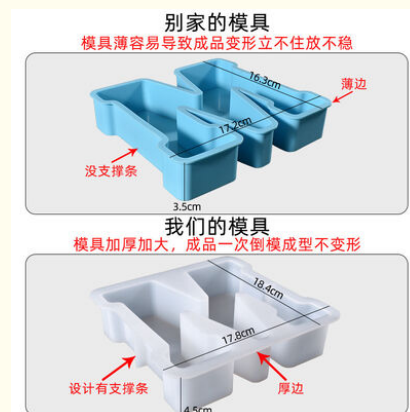

DIY crystal dropper mold 26 large letter table decoration silicone mold spot wholesale

Our Product Introduction

Basic Information

- Place of Origin: CHINA
- Brand Name: CREKOAT
- Minimum Order Quantity: 500 PCS
- Packaging Details: Opp Bag
- Delivery Time: 5-8 Work Days
- Payment Terms: T/T

Product Specification

- Material: Silicone
- Use: DIY Resin Crafts
- Color: White
- Shape: Irregular

for more products please visit us on epoxyresinfloorcoating.com

More Images

1690

厚度: 4.5cm
成品尺寸: 13.8*15.5*4.3cm
超大字母模具-A (148g)

1690

厚度: 4.5cm
成品尺寸: 15*15.5*4.3cm
超大字母模具-V (156g)

1690

厚度: 4.5cm
成品尺寸: 18.3*15.5*4.3cm
超大字母模具-W (206g)

1690

厚度: 4.5cm
成品尺寸: 12.8*15.5*4.3cm
超大字母模具-X (145g)

1690

厚度: 4.5cm
成品尺寸: 13.6*15.5*4.3cm
超大字母模具-Y (131g)

1690

厚度: 4.5cm
成品尺寸: 12.4*15.5*4.3cm
超大字母模具-Z (160g)

1690

厚度: 4.5cm
成品尺寸: 13.1*15.5*4.3cm
超大字母模具-& (147g)

1749

成品尺寸: 15.5*15.8*4.3cm
超大字母模具-心 (124g)