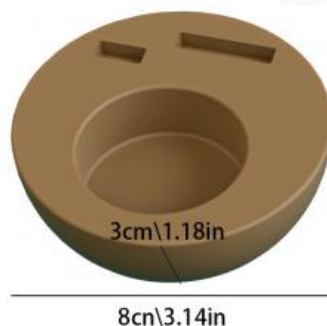

5254-A

圣诞蜡烛座A01

5254-B