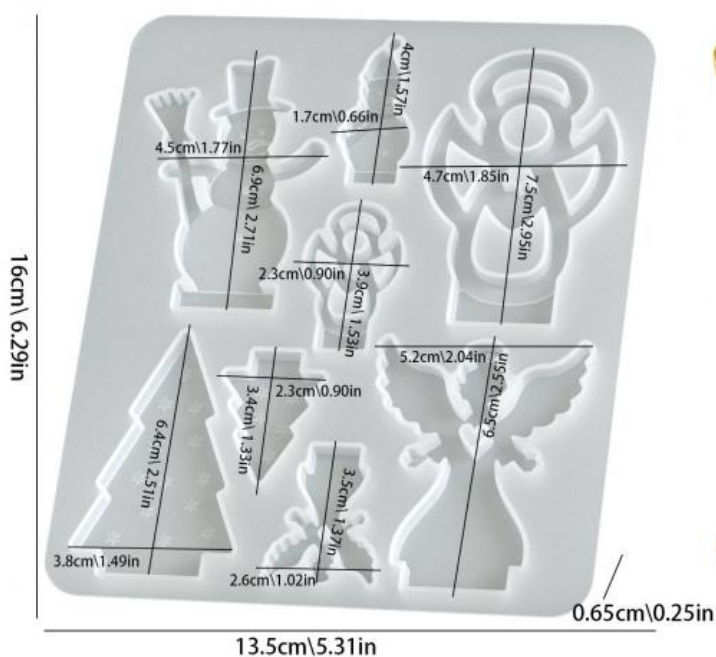

DIY Christmas Round Gypsum Candle Cup Ornament Christmas Tree Snowman Insert Board Base Silicone Mold

Our Product Introduction

for more products please visit us on epoxyresinfloorcoating.com

Basic Information

- Place of Origin: CHINA
- Brand Name: CREKOAT
- Minimum Order Quantity: 500 PCS
- Packaging Details: Opp Bag
- Delivery Time: 5-8 Work Days
- Payment Terms: T/T

Product Specification

- Material: Silicone
- Use: DIY Resin Crafts
- Color: White
- Shape: Irregular

More Images

5254-A

圣诞蜡烛座A01

5254-B

圣诞蜡烛插件B01

Guangdong Crekoat New Materials Co., Ltd.

 +8615017402317

 info@crekoat.com