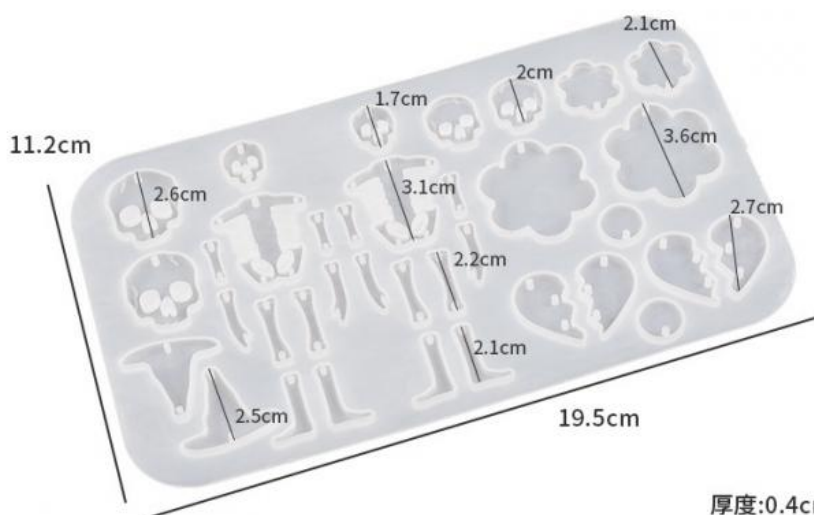

Crystal Drip Glue DIY Pumpkin Skull Ghost Skeleton Halloween Earrings Pendant Silicone Mold

Basic Information

- Place of Origin: CHINA
- Brand Name: CREKOAT
- Minimum Order Quantity: 500 PCS
- Packaging Details: Opp Bag
- Delivery Time: 5-8 Work Days
- Payment Terms: T/T

Product Specification

- Material: Silicone
- Use: DIY Resin Crafts
- Color: White
- Shape: Irregular

More Images

3236

厚度:0.4cm

模具尺寸:21.2*12.5*0.4cm
万圣耳坠模具005

3237

厚度:0.4cm

模具尺寸:19.5*11.2*0.4cm
万圣耳坠模具006

+8615017402317 info@crecoat.com epoxyresinfloorcoating.com

Building C, Tang's Industrial Zone, Gaopu Town, Dongguan City, China