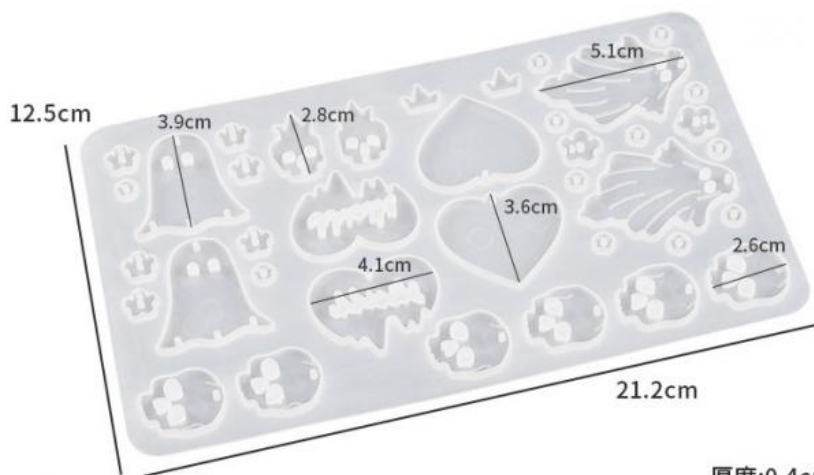

Crystal Drip Glue DIY Pumpkin Skull Ghost Skeleton Halloween Earrings Pendant Silicone Mold

Basic Information

- Place of Origin: CHINA
- Brand Name: CREKOAT
- Minimum Order Quantity: 500 PCS
- Packaging Details: Opp Bag
- Delivery Time: 5-8 Work Days
- Payment Terms: T/T

Product Specification

- Material: Silicone
- Use: DIY Resin Crafts
- Color: White
- Shape: Irregular

More Images

3236

厚度:0.4cm

模具尺寸:21.2*12.5*0.4cm
万圣耳坠模具005

3237

厚度:0.4cm

模具尺寸:19.5*11.2*0.4cm
万圣耳坠模具006

+8615017402317 info@crecoat.com epoxyresinfloorcoating.com

Building C, Tang's Industrial Zone, Gaopu Town, Dongguan City, China