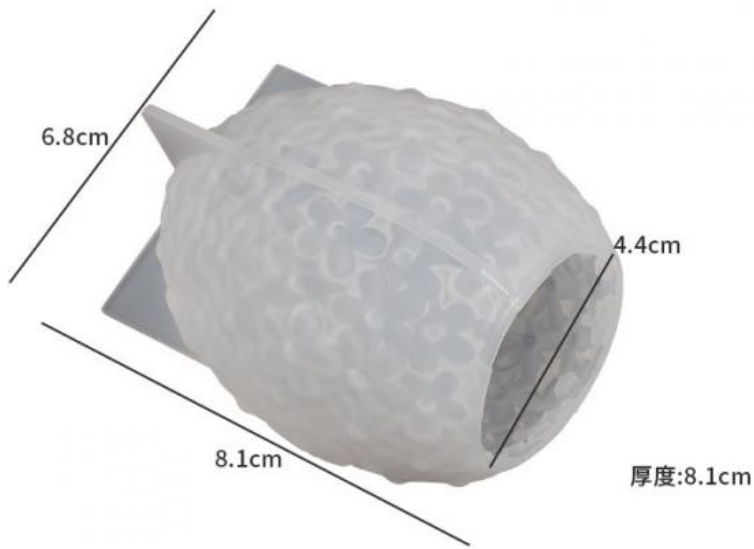

### Product Specification

- Material: Silicone
- Use: DIY Resin Crafts
- Color: White
- Shape: Irregular

### More Images

2566

成品尺寸:6.6\*6.6\*7.9cm  
**鸡蛋花球模具-小号**

2565

成品尺寸:8.4\*8.4\*10.2cm  
**鸡蛋花球模具-大号**

+8615017402317 info@crecoat.com epoxyresinfloorcoating.com

Fengguo Industrial Avenue, Baini Town, Sanshui District, Foshan City, China