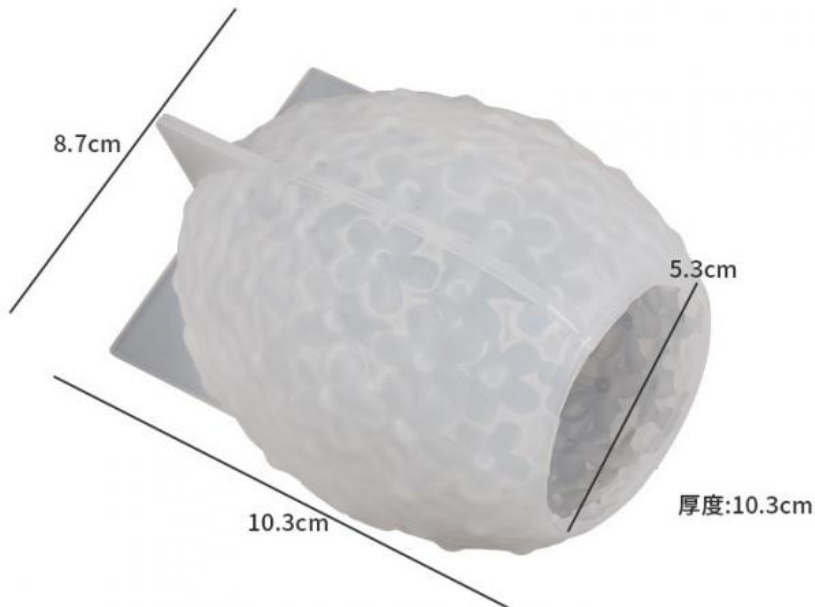

### Product Specification

- Material: Silicone
- Use: DIY Resin Crafts
- Color: White
- Shape: Irregular

### More Images

2566

成品尺寸:6.6\*6.6\*7.9cm  
**鸡蛋花球模具-小号**

2565

成品尺寸:8.4\*8.4\*10.2cm  
**鸡蛋花球模具-大号**

+8615017402317 info@crecoat.com epoxyresinfloorcoating.com

Fengguo Industrial Avenue, Baini Town, Sanshui District, Foshan City, China