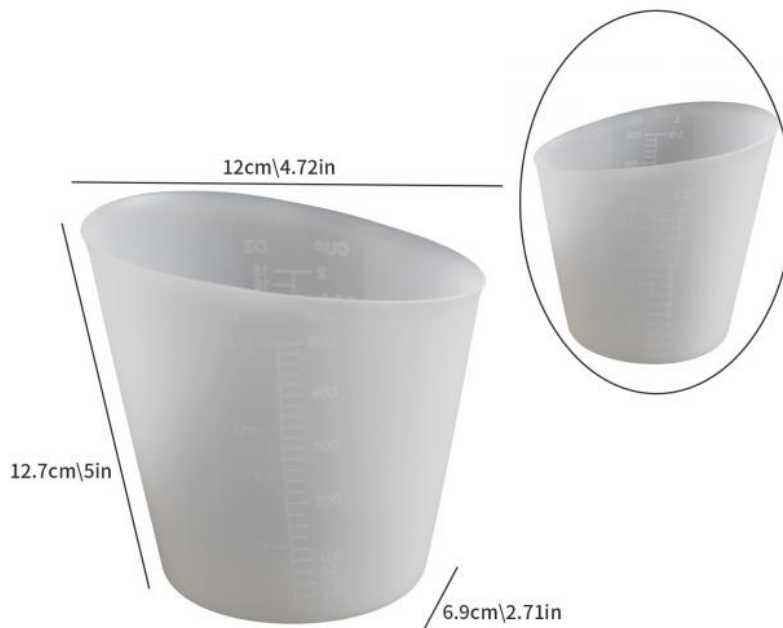

斜口量杯250ml

4327