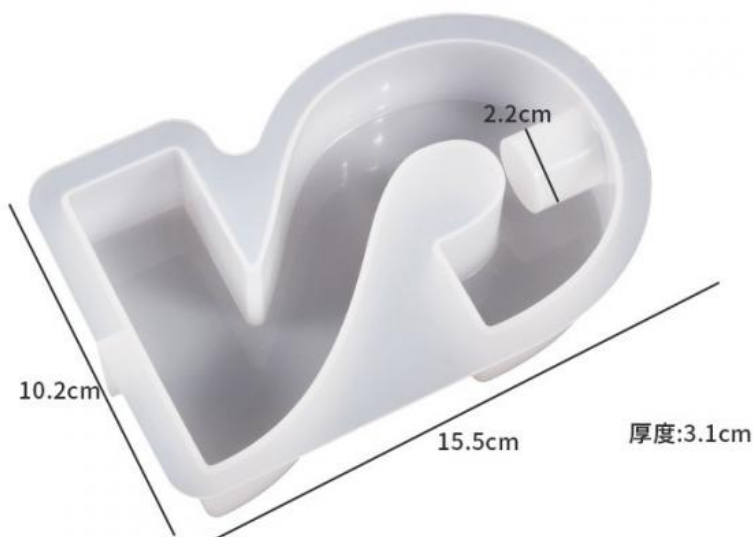

- Place of Origin: CHINA
- Brand Name: CREKOAT
- Minimum Order Quantity: 500 PCS
- Packaging Details: Opp Bag
- Delivery Time: 5-8 Work Days
- Payment Terms: T/T

Product Specification

- Material: Silicone
- Use: DIY Resin Crafts
- Color: White
- Shape: Irregular

More Images

3046

成品尺寸:14.4*7.4*3cm

数字1烛台模具001

3048

成品尺寸:13.5*8.5*3cm

数字2烛台模具003

3049

成品尺寸:14.7*8.4*3cm

数字3烛台模具004

3047

成品尺寸:13.5*9.8*3cm

数字4烛台模具002

CREKOAT

Guangdong Crekoat New Materials Co., Ltd.

+8615017402317