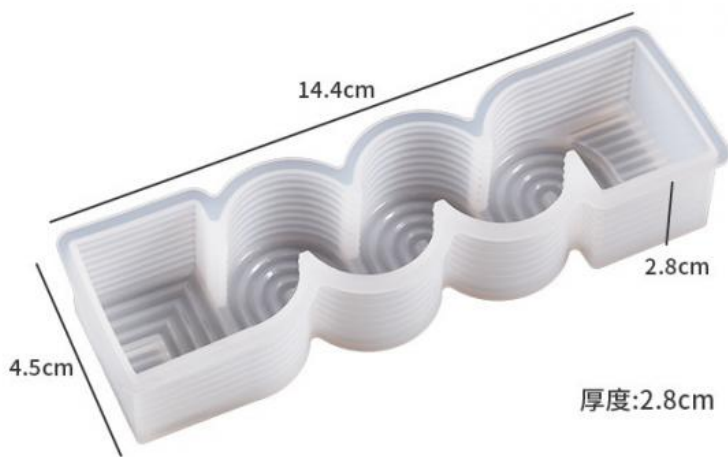

S-shaped geometric line candle mold wave column DIY handmade soap silicone mold candle aromatherapy ornament

Our Product Introduction

for more products please visit us on epoxyresinfloorcoating.com

Basic Information

- Place of Origin: CHINA
- Brand Name: CREKOAT
- Minimum Order Quantity: 500 PCS
- Packaging Details: Opp Bag
- Delivery Time: 5-8 Work Days
- Payment Terms: T/T

Product Specification

- Material: Silicone
- Use: DIY Resin Crafts
- Color: White
- Shape: Irregular

More Images

2643

厚度:2.8cm

成品尺寸:13.4*3.5*2.7cm

中号波浪纹路蜡烛002

2644

厚度:3.1cm

成品尺寸:16.2*4.2*3cm