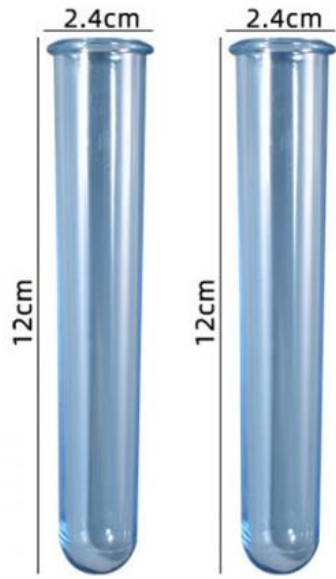

亚克力蓝色试管（2个装）

Guangdong Crekoat New Materials Co., Ltd.

+8615017402317

info@crekoat.com

epoxyresinfloorcoating.com

Building C, Tang's Industrial Zone, Gaopu Town, Dongguan City, China