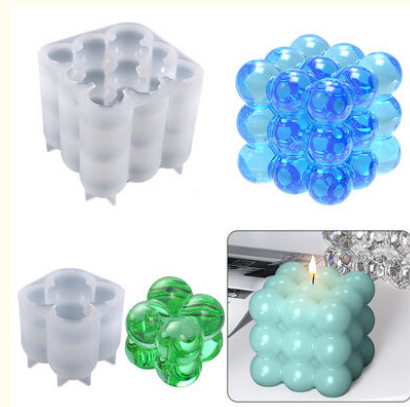

DIY Square Sphere Magic Cube Candle Table Decoration Crystal Dropping Silicone Mold

Our Product Introduction

for more products please visit us on epoxyresinfloorcoating.com

Basic Information

- Place of Origin: CHINA
- Brand Name: CREKOAT
- Minimum Order Quantity: 500 PCS
- Packaging Details: Opp Bag
- Delivery Time: 5-8 Work Days
- Payment Terms: T/T

Product Specification

- Material: Silicone
- Use: DIY Resin Crafts
- Color: White
- Shape: Irregular

More Images

1338

成品尺寸: 6.2*6.2*5.9cm
圆球魔方蜡烛模具

1339

高度: 3.7cm
成品尺寸: 4*4*3.6cm
圆球魔方蜡烛模具02

成品尺寸:8*8*7.8cm