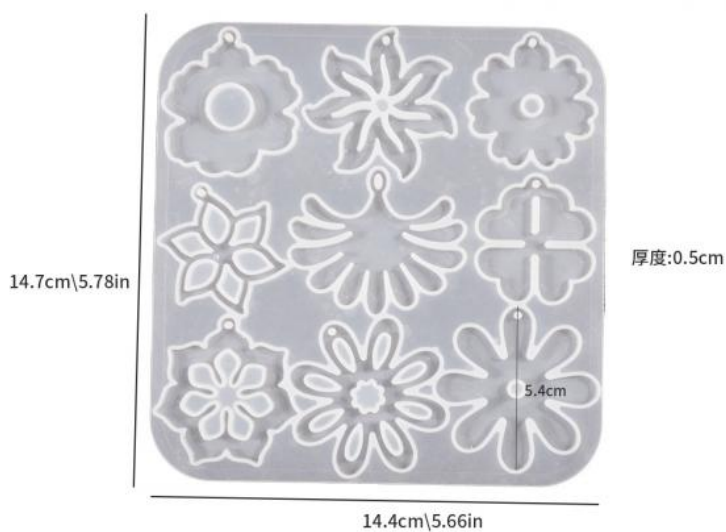

DIY crystal drop glue flower shaped earring pendant mold, leaf bouquet flower, rose petal shaped pendant hanging mold

Our Product Introduction

for more products please visit us on epoxyresinfloorcoating.com

Basic Information

- Place of Origin: CHINA
- Brand Name: CREKOAT
- Minimum Order Quantity: 500 PCS
- Packaging Details: Opp Bag
- Delivery Time: 5-8 Work Days
- Payment Terms: T/T

Product Specification

- Material: Silicone
- Use: DIY Resin Crafts
- Color: White
- Shape: Irregular

More Images

4754

叶子吊坠模具004

4755

花朵吊坠模具005

花朵吊坠模具006

CREKOAT

Guangdong Crekoat New Materials Co., Ltd.