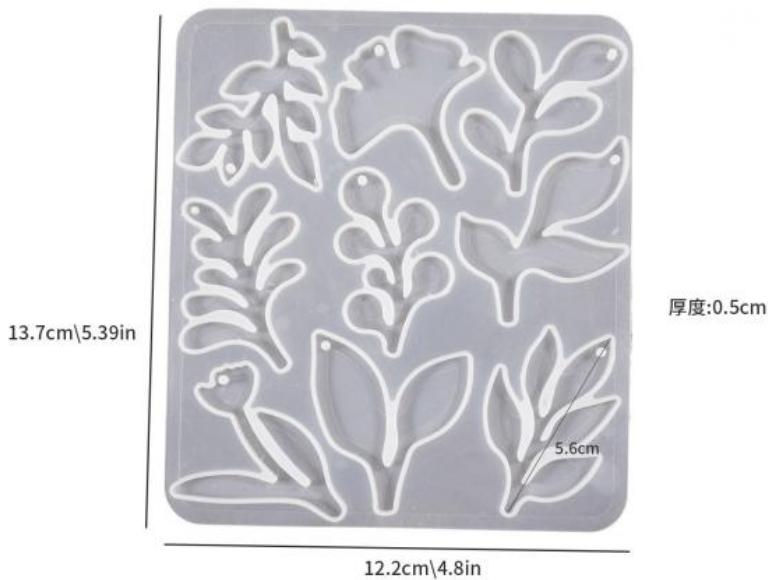

4754

叶子吊坠模具004

4755