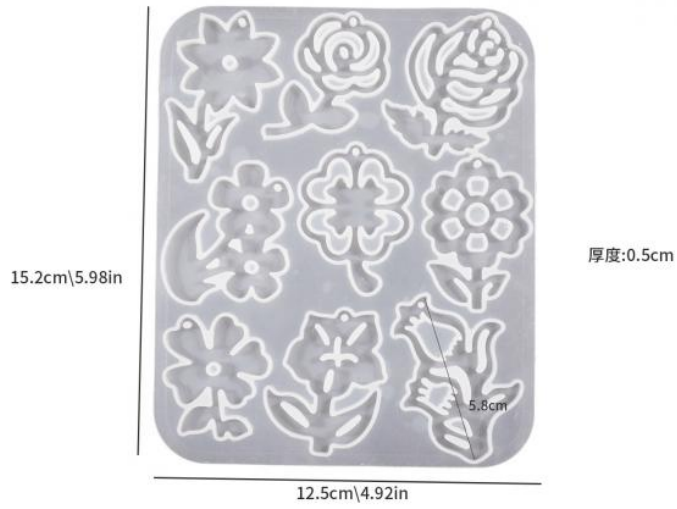

Basic Information

- Place of Origin: CHINA
- Brand Name: CREKOAT
- Minimum Order Quantity: 500 PCS
- Packaging Details: Opp Bag
- Delivery Time: 5-8 Work Days
- Payment Terms: T/T

Product Specification

- Material: Silicone
- Use: DIY Resin Crafts
- Color: White
- Shape: Irregular

More Images

4754

叶子吊坠模具004

4755

花朵吊坠模具005

花朵吊坠模具006

CREKOAT

Guangdong Crekoat New Materials Co., Ltd.