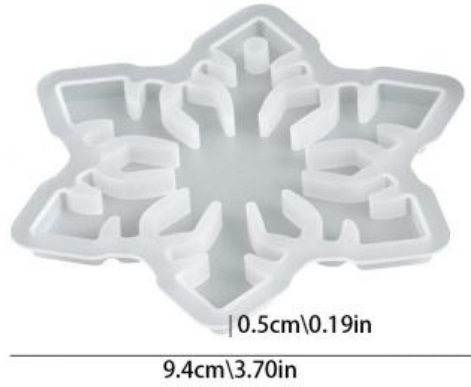

## Dropping Resin Aromatherapy Gypsum Christmas Snowflake Love Hat Cat Claw Pendant Hanging Silicone Mold

Our Product Introduction

for more products please visit us on [epoxyresinfloorcoating.com](http://epoxyresinfloorcoating.com)

### Basic Information

- Place of Origin: CHINA
- Brand Name: CREKOAT
- Minimum Order Quantity: 500 PCS
- Packaging Details: Opp Bag
- Delivery Time: 5-8 Work Days
- Payment Terms: T/T

### Product Specification

- Material: Silicone
- Use: DIY Resin Crafts
- Color: White
- Shape: Irregular

# 雪花吊坠模具