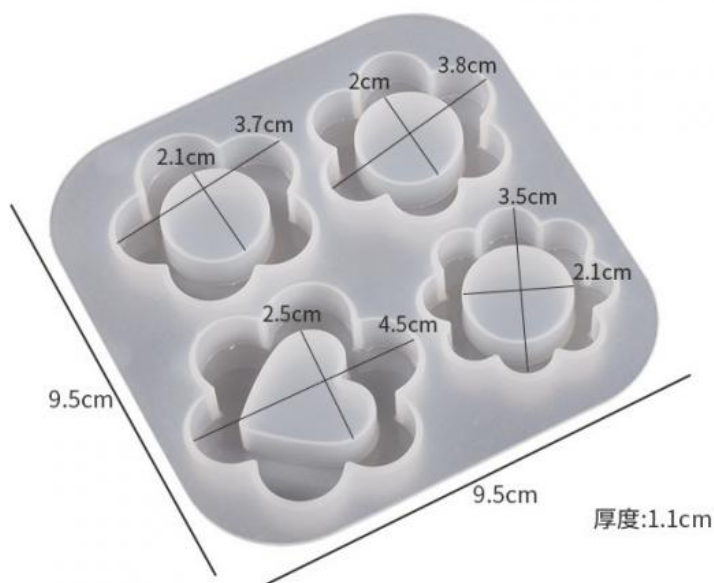

- Place of Origin: CHINA
- Brand Name: CREKOAT
- Minimum Order Quantity: 500 PCS
- Packaging Details: Opp Bag
- Delivery Time: 5-8 Work Days
- Payment Terms: T/T

Product Specification

- Material: Silicone
- Use: DIY Resin Crafts
- Color: White
- Shape: Irregular

More Images

2354

模具尺寸:9.5*9.5*1.1cm

四格花朵流沙模具

2355

模具尺寸:9*9*1.1cm

四格樱花流沙模具

+8615017402317 info@crecoat.com epoxyresinfloorcoating.com