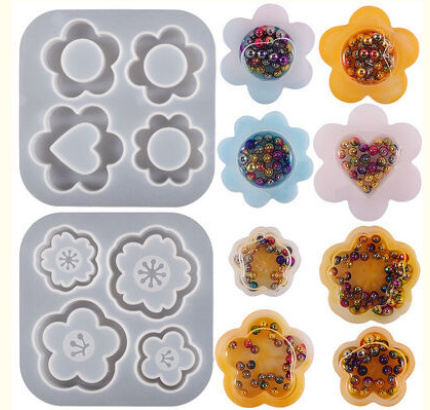

Crystal Drip Glue DIY Flowing Sand Keychain Pendant Grinding Heart Hollow Flower Pendant Silicone Mold

Our Product Introduction

for more products please visit us on epoxyresinfloorcoating.com

Basic Information

- Place of Origin: CHINA
- Brand Name: CREKOAT
- Minimum Order Quantity: 500 PCS
- Packaging Details: Opp Bag
- Delivery Time: 5-8 Work Days
- Payment Terms: T/T

Product Specification

- Material: Silicone
- Use: DIY Resin Crafts
- Color: White
- Shape: Irregular

More Images

2354

模具尺寸:9.5*9.5*1.1cm

四格花朵流沙模具

2355

模具尺寸:9*9*1.1cm

四格樱花流沙模具

+8615017402317 info@crecoat.com epoxyresinfloorcoating.com