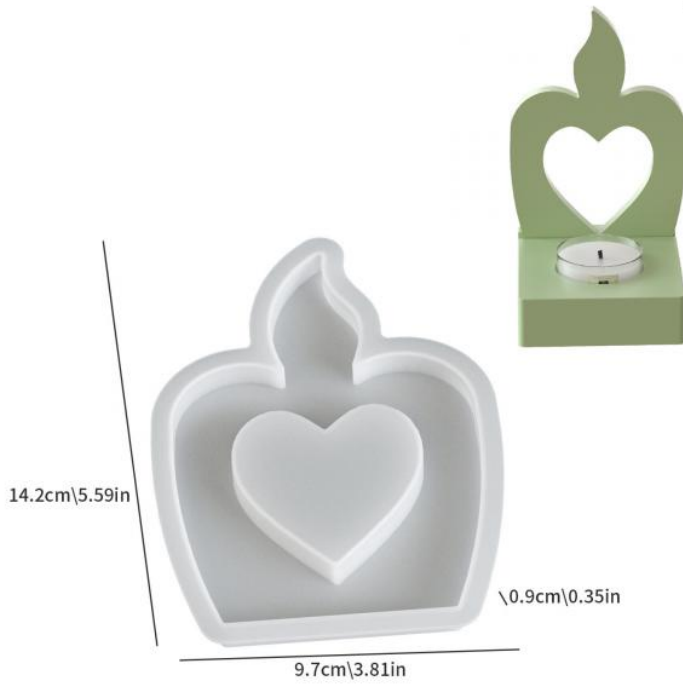

5007

蜡烛心形摆件模具

4043