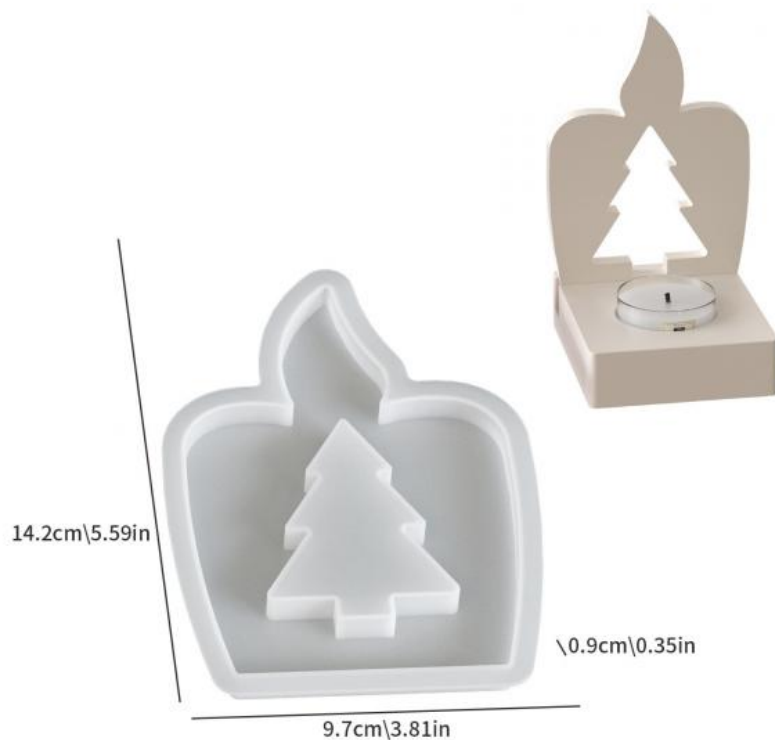

5005

蜡烛圣诞树摆件

5006

蜡烛五角星摆件