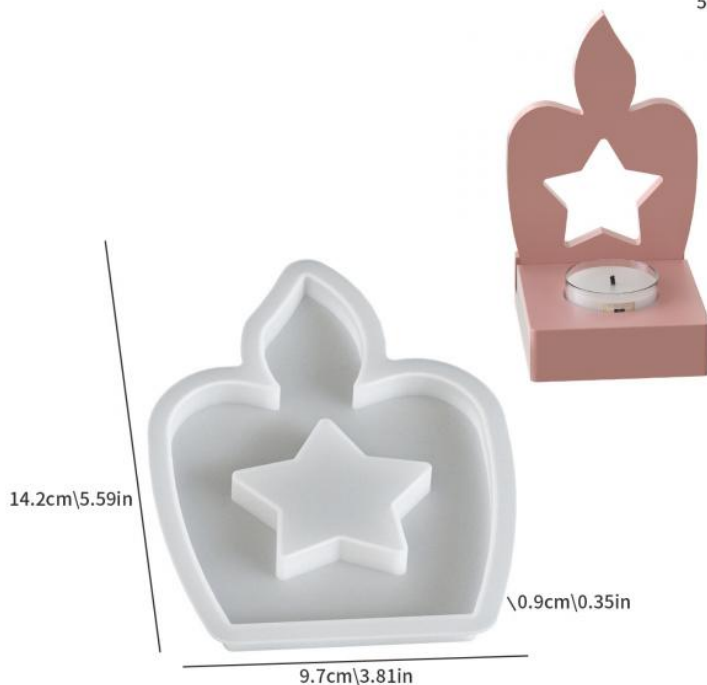

### Product Specification

- Material: Silicone
- Use: DIY Resin Crafts
- Color: White
- Shape: Irregular

### More Images

5005

## 蜡烛圣诞树摆件

5006