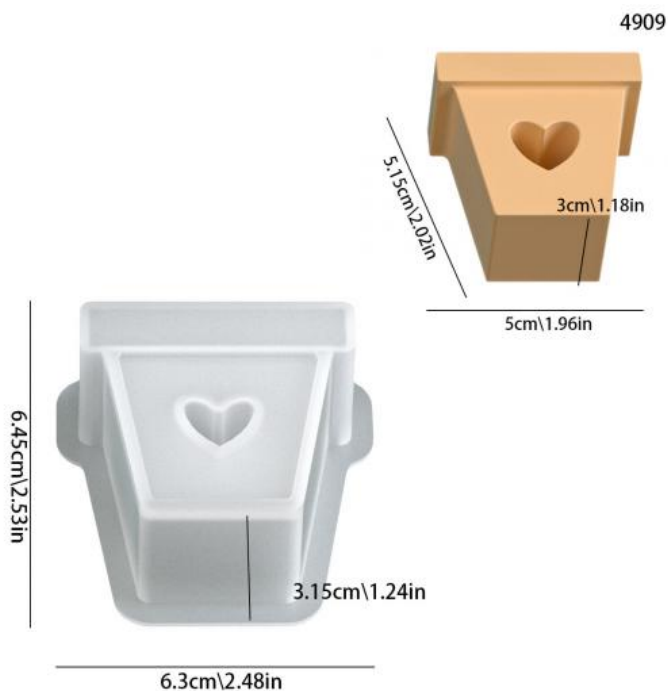

Basic Information

- Place of Origin: CHINA
- Brand Name: CREKOAT
- Minimum Order Quantity: 500 PCS
- Packaging Details: Opp Bag
- Delivery Time: 5-8 Work Days
- Payment Terms: T/T

Product Specification

- Material: Silicone
- Use: DIY Resin Crafts
- Color: White
- Shape: Irregular

More Images

单个爱心镂空花盆

二连爱心镂空花盆

 +8615017402317  info@crecoat.com  epoxyresinfloorcoating.com

Fengguo Industrial Avenue, Baini Town, Sanshui District, Foshan City, China