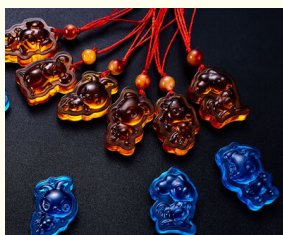

Drop Glue Mold DIY Chinese Zodiac Mold Pendant Pig, Cow, Rabbit Silicone Mold Jewelry Mold Crystal Drop Glue Grinding Tool

Our Product Introduction

for more products please visit us on epoxyresinfloorcoating.com

Basic Information

- Place of Origin: CHINA
- Brand Name: CREKOAT
- Minimum Order Quantity: 500 PCS
- Packaging Details: Opp Bag
- Delivery Time: 5-8 Work Days
- Payment Terms: T/T

Product Specification

- Material: Silicone
- Use: DIY Resin Crafts
- Color: White
- Shape: Irregular

More Images

十二生肖吊坠模具