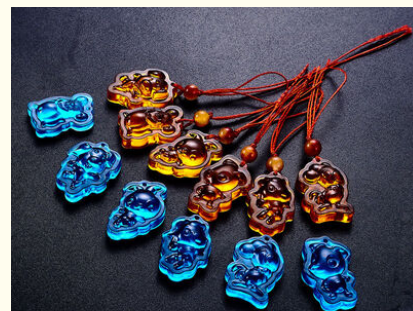

## Drop Glue Mold DIY Chinese Zodiac Mold Pendant Pig, Cow, Rabbit Silicone Mold Jewelry Mold Crystal Drop Glue Grinding Tool

Our Product Introduction

for more products please visit us on epoxyresinfloorcoating.com

### Product Specification

- Material: Silicone
- Use: DIY Resin Crafts
- Color: White
- Shape: Irregular

十二生肖吊坠模具