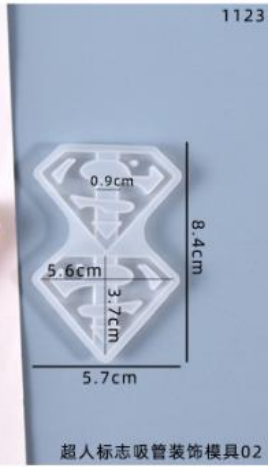

Product Description

Our Product Introduction

for more products please visit us on epoxyresinfloorcoating.com

son that one woman
nother.
m, sequant aliqui blandi. Duis
delecti qui nobilitatem quod
pod molitorperum que quat
高度: 0.7cm

高度: 0.7cm

高度: 0.7cm

高度: 1cm

in tha
iothi
m, com et am, sequant aliqui blandi. Duis
dolor delecti qui nobilitatem quodi
pod molitorperum que quat
pro modigen molaptat.
imp exumtem molanda

高度: 1cm

on that o:
nother.
m, sequant aliqui blandi.
delecti qui nobilitatem quodi
pod molitorperum que quat
pro modigen molaptat.
imp exumtem molanda

高度: 1cm

that one woman
her.
sequant aliqui blandi.
re qui nobilitatem quodi
molitorperum que quat
modigen molaptat.
exumtem molanda

高度: 1cm