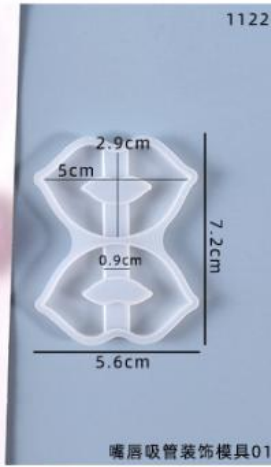

Product Description

Our Product Introduction

for more products please visit us on epoxyresinfloorcoating.com

son that one woman
nother.
m, sequant aliqui blandi. Duis
delecti qui nobilitatem quod
pod molitorperum que quat
高度: 0.7cm