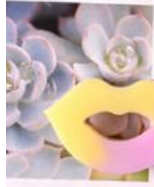

Product Description

Our Product Introduction

for more products please visit us on epoxyresinfloorcoating.com