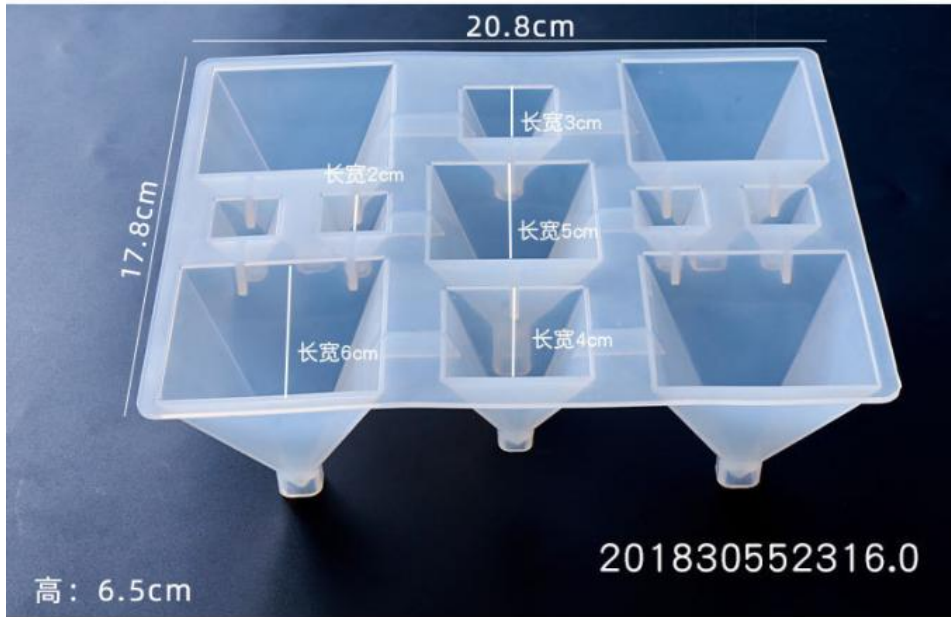

Product Description

CREKOAT Guangdong Crekoat New Materials Co., Ltd.

+8615017402317   info@crekoat.com   epoxyresinfloorcoating.com

Fengguo Industrial Avenue, Baini Town, Sanshui District, Foshan City, China

Our Product Introduction

for more products please visit us on epoxyresinfloorcoating.com